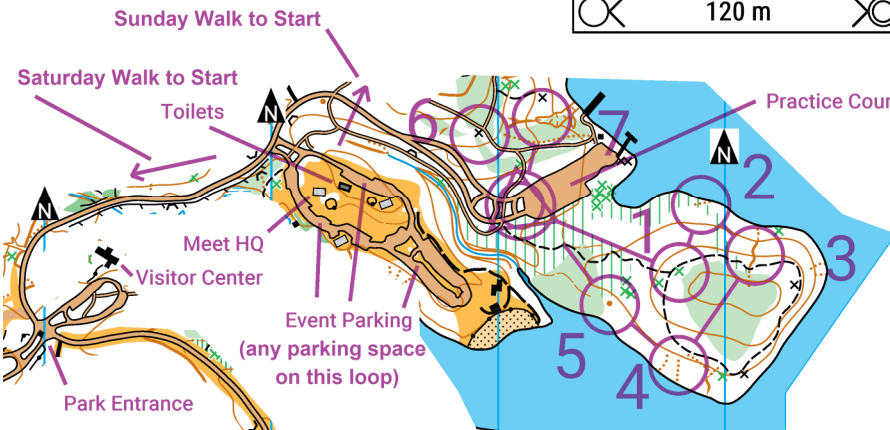

Scale 1:10,000

5m Contours

North line spacing: 300m

Georgia O-Fest/SEIS 2021					
Don Carter SP April 10/11					
Practice		1.2 km	35 m		
▷					Start:
1	55	⊗	1	○	SE side of root stock, 1m high
2	56	▨			Small gully
3	57	∧			Gully
4	58				Upper part of middle small gully
5	59	●	1	○	E side of knoll, 1m high
6	60	×			Special item
7	61	∧ ∪		○	N edge of deep gully
○		120 m		○	Navigate 120 m to finish

- Legend**
- open land
 - w/ few trees
 - rough open
 - w/ few trees
 - fallen trees
 - marshy grnd
 - pond/lake
 - uncrossable fence
 - building
 - rock pile
 - rocky ground
 - small boulder
 - large boulder
 - cliff
 - rock outcrop
 - exposed rock
 - indistinct trail
 - foot path, small
 - truck trail
 - pavement
 - slow run
 - walk
 - fight
 - open forest
 - distinct veg bdry
 - old road bed
 - junk pile
 - structure/signpost
 - distinct tree
 - vegetation feature
 - park boundary
 - rock wall
 - rootstock
 - pit, mound
 - lrg boulder cluster
 - steep earth bank
 - crossable, steep earth bank
 - dangerous earth/rock cliff
 - boundary marker